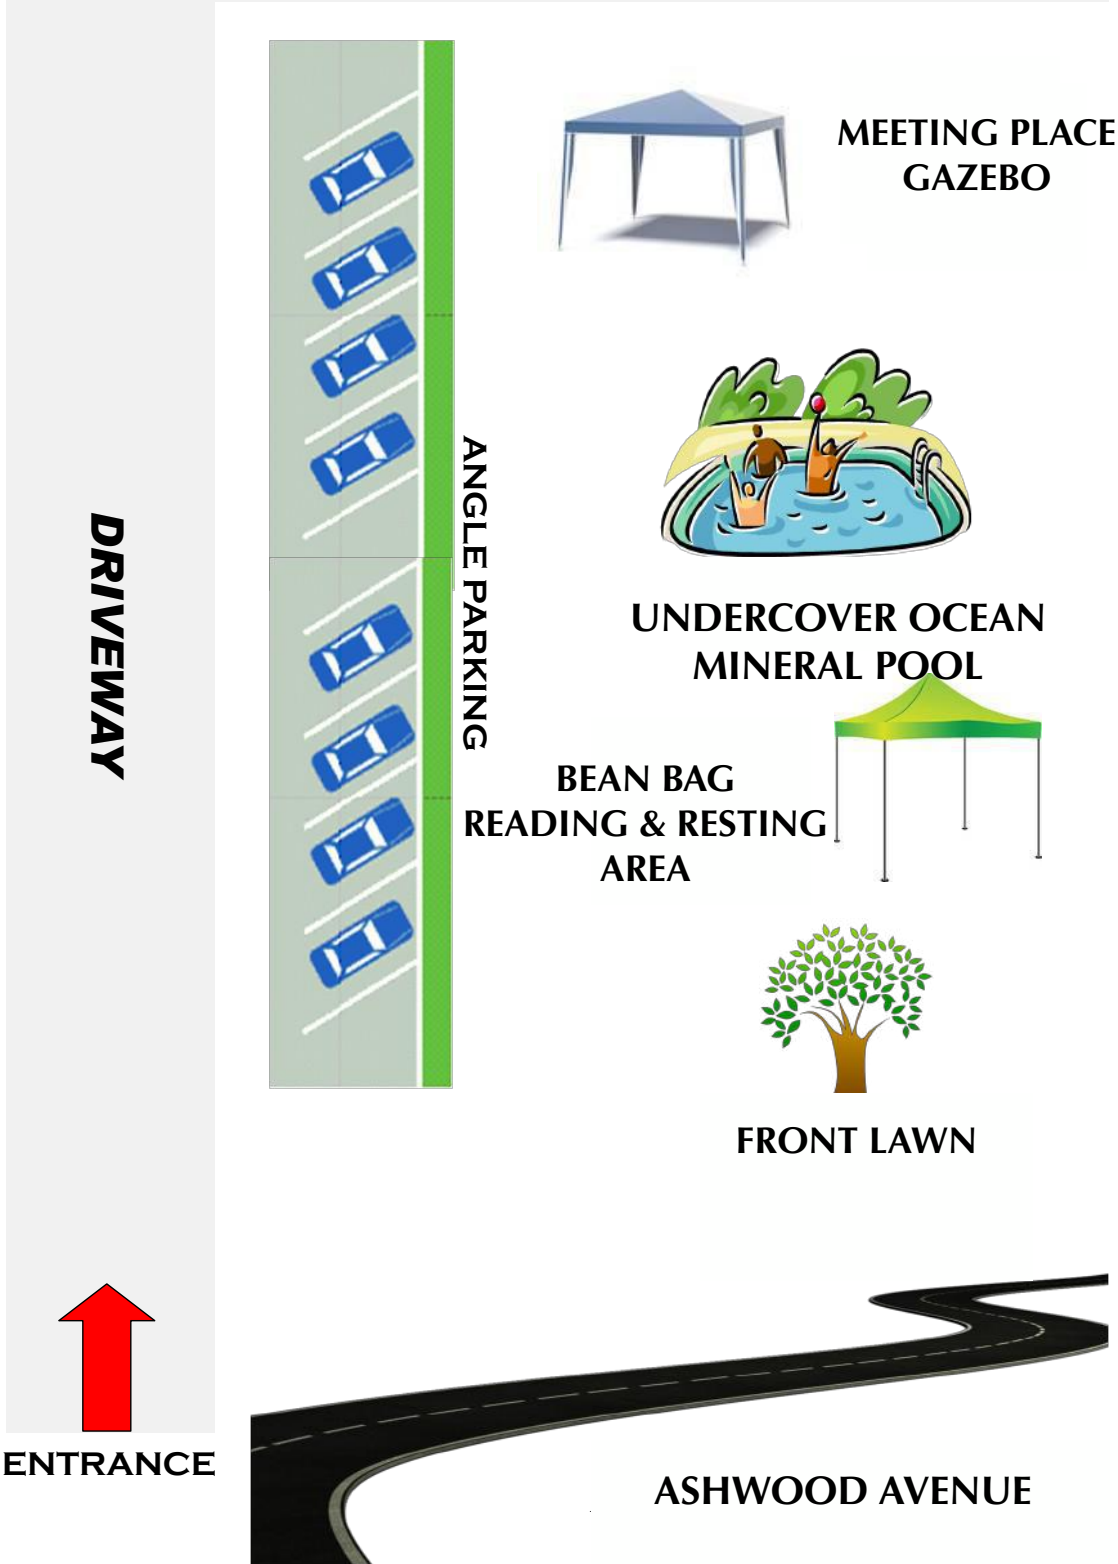

ADINA LODGE HOLIDAY UNITS

ENTRANCE
TO ROOMS
9 & 10 AT
REAR OF BUILDING

- APARTMENT 7
DELUXE
STUDIO WITH
KITCHENETTE

- APARTMENT 6
WITH GARDEN
VIEW

(2 BEDROOM)

- APARTMENT 5
WITH GARDEN
VIEW

(2 BEDROOM)

- APARTMENT 4
WITH GARDEN
VIEW

(2 BEDROOM)

- APARTMENT 3
WITH GARDEN
VIEW

(2 BEDROOM)

- APARTMENT 2
WITH GARDEN
VIEW

(2 BEDROOM)

- APARTMENT 1
WITH GARDEN
VIEW

(2 BEDROOM)

SECURE BIKE SHED	LAUNDRY	DELUXE AP 10 WITH GARDEN VIEW	AP 9 1 BR SUITE W GARDEN VIEW	AP 8 1 BR SUITE WITH SPA
------------------------	---------	---	---	--------------------------------------

PARKING FOR
ROOM
8, 9 & 10

DRIVEWAY

EXIT

ON SITE
CARE TAKER